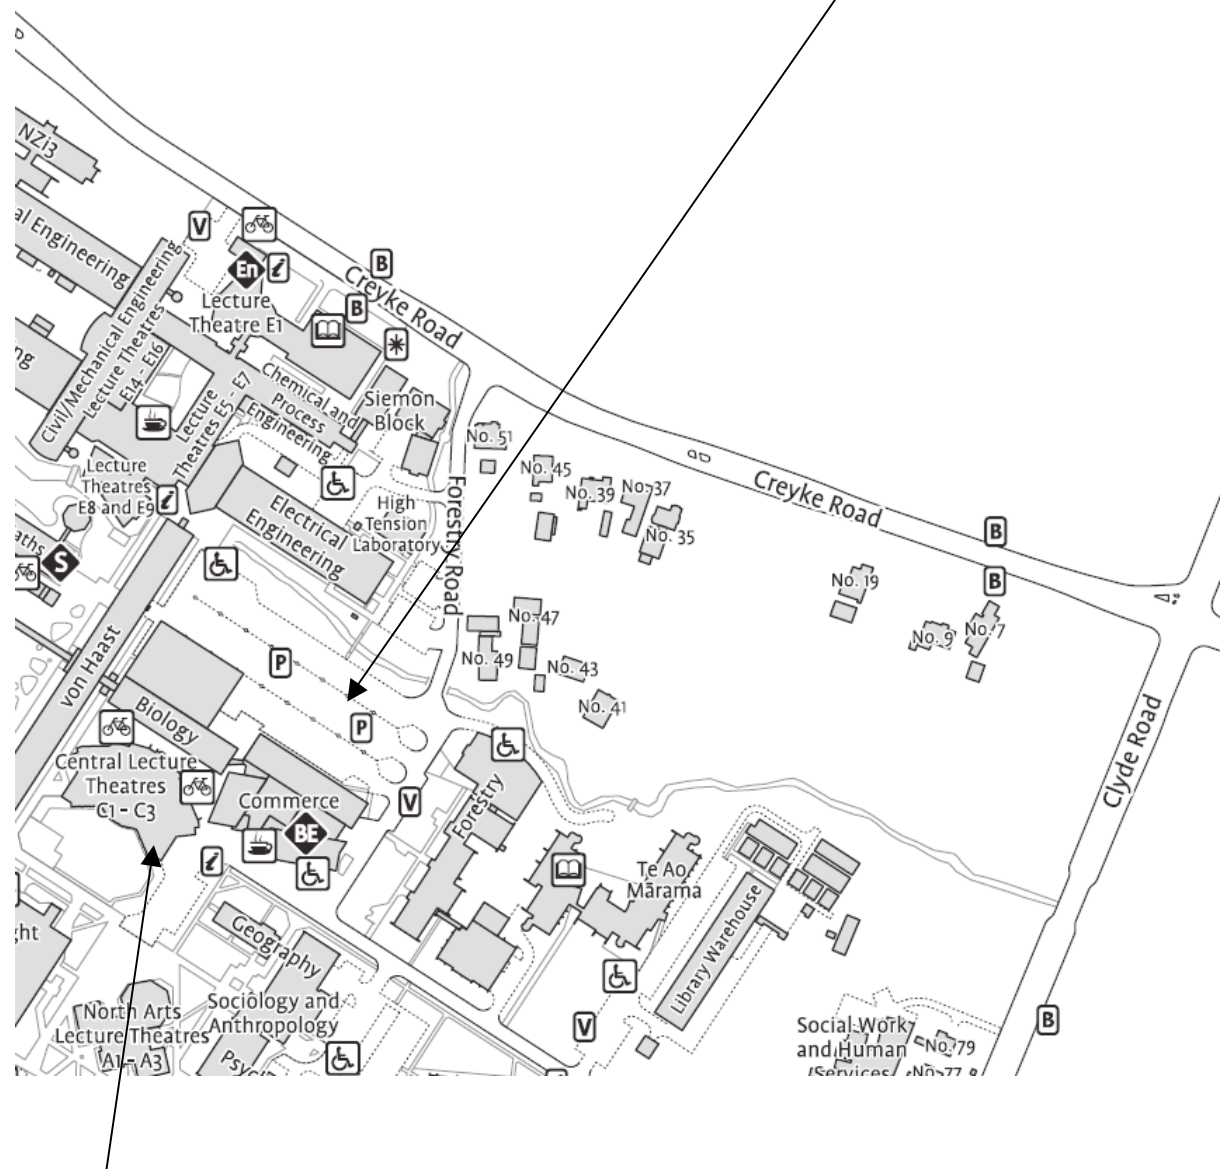

# University of Canterbury campus – close up

Car parking

Central lecture theatres, C1-3